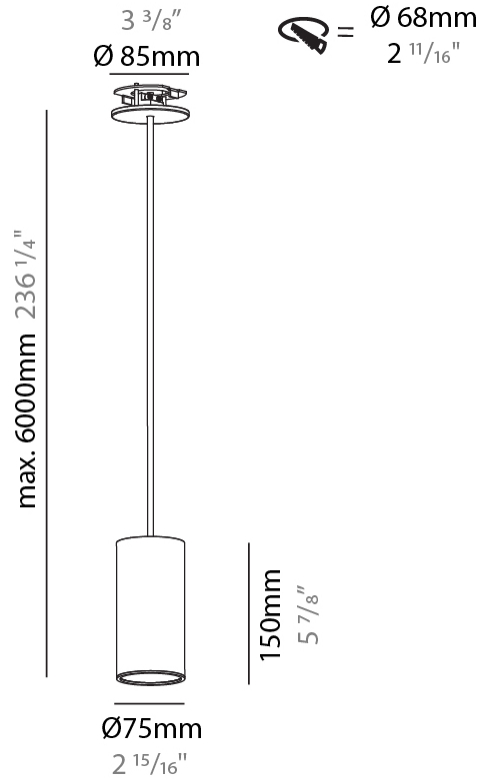

PHYSICAL

Shape: Cylinder
Diameter (mm): 75
Diameter (in): 2 ¹⁵/₁₆
Height (mm): 150
Height (in): 5 ⁷/₈
Max. Overall Height (mm): 2150
Max. Overall Height (in): 84 ⁵/₈
Light Distribution: Direct
Diffuser: Shine Ring 0-6
Fixture Finish: SSR / BKV / CWI / CRY / HAB / LAG / UFT / ITA / RUA / RUR / MIC / FTG / MYG / TWT / LOD / PUS / FRO / FUP / KIA / POP / BLS / SPG / MEY / GOH / GUM / CHC / COM / ABZ / JAG / OBR / MOS / ROR
Fixture Material: Aluminum
Cable Details: 2000mm / 6000mm Cable in White / Black / Orange / Red
Cut-out Measurements: 68mm / 2 11/16"

ELECTRICAL

Lamp Type: LED (Zhaga Standard)
Input Wattage (W): 10.9
Total Output Wattage (W): 9
Dimming: Tri-Mode (Non-Dimming and Phase Dimming (120Vac only) and 0-10V Dimming)
Driver Included: Yes
Driver Location: External
Driver Type: Constant Current - Universal
Driver Class: Class 2
Housing: ENCP3 w/Quick Connect
Input Voltage (V): 120 - 277
Constant Current (MA): 500

LED

Number of LEDs: 1
Color Temperature (°K): 2700 / 3000 / 4000
Max. Delivered Lumen (lm): 923
CRI: >90 CRI
Lamp Life (hrs): 50000
Upon Request: ***3500K available in minimum quantities (larger quantities upon request)

OPTICAL

Reflector: 18 / 36 / 52

RATINGS AND CERTIFICATIONS

Certified By: Certified for North American Standards
IP rating: IP20

PROJECT
TYPE
SPECIFIER
QUANTITY
DATE